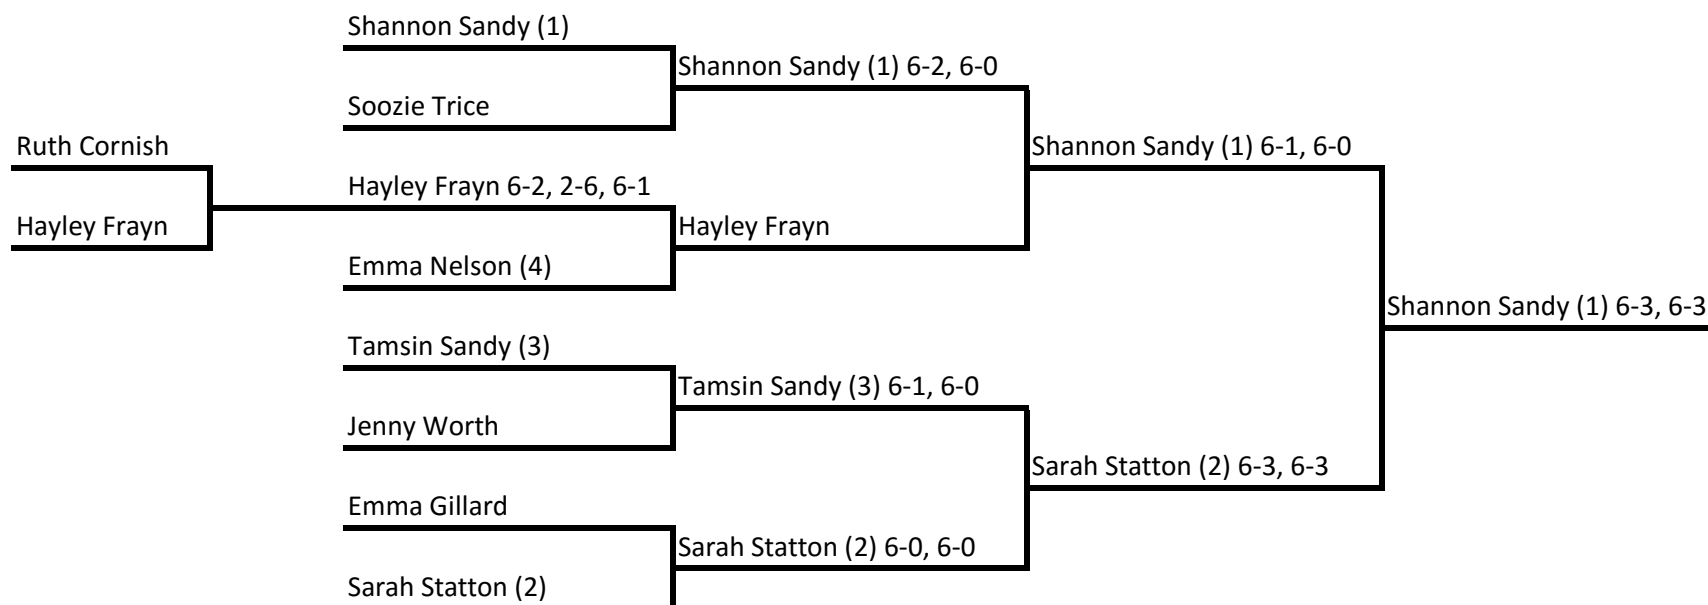

# Launceston Tennis Club Ladies Singles

Pre-lim  
Play By 26/07/15

Quarter Final  
Play by 23/08/15

Semi Final  
12/09/2015

Final  
13/09/2015

Champion

All Matches are best of 3 tiebreak sets. Notify Adam Baker of results: adam7pafc@hotmail.co.uk