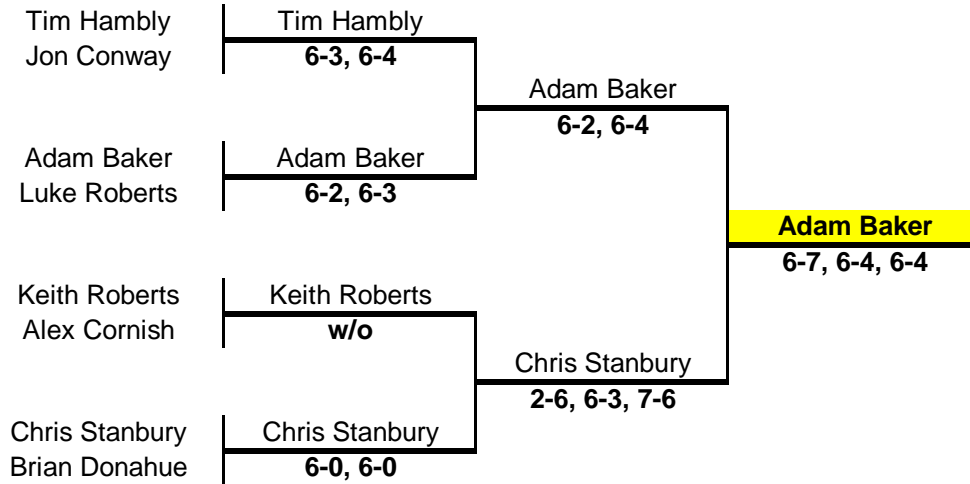

Mens Plate 2010

<i>Quarter-finals</i>	<i>Semi-finals</i>	<i>Final</i>	<i>Winner</i>
<i>Play by:</i>	<i>Play by:</i>	<i>Play on:</i>	
<i>17th September</i>	<i>25th September</i>	<i>26th September</i>	

Matches are 3 full tie break sets

Ladies Plate 2010

<i>Semi-finals</i>	<i>Final</i>	<i>Winner</i>
<i>Play by:</i>	<i>Play on:</i>	
<i>25th September</i>	<i>26th September</i>	

Matches are 3 full tie break sets